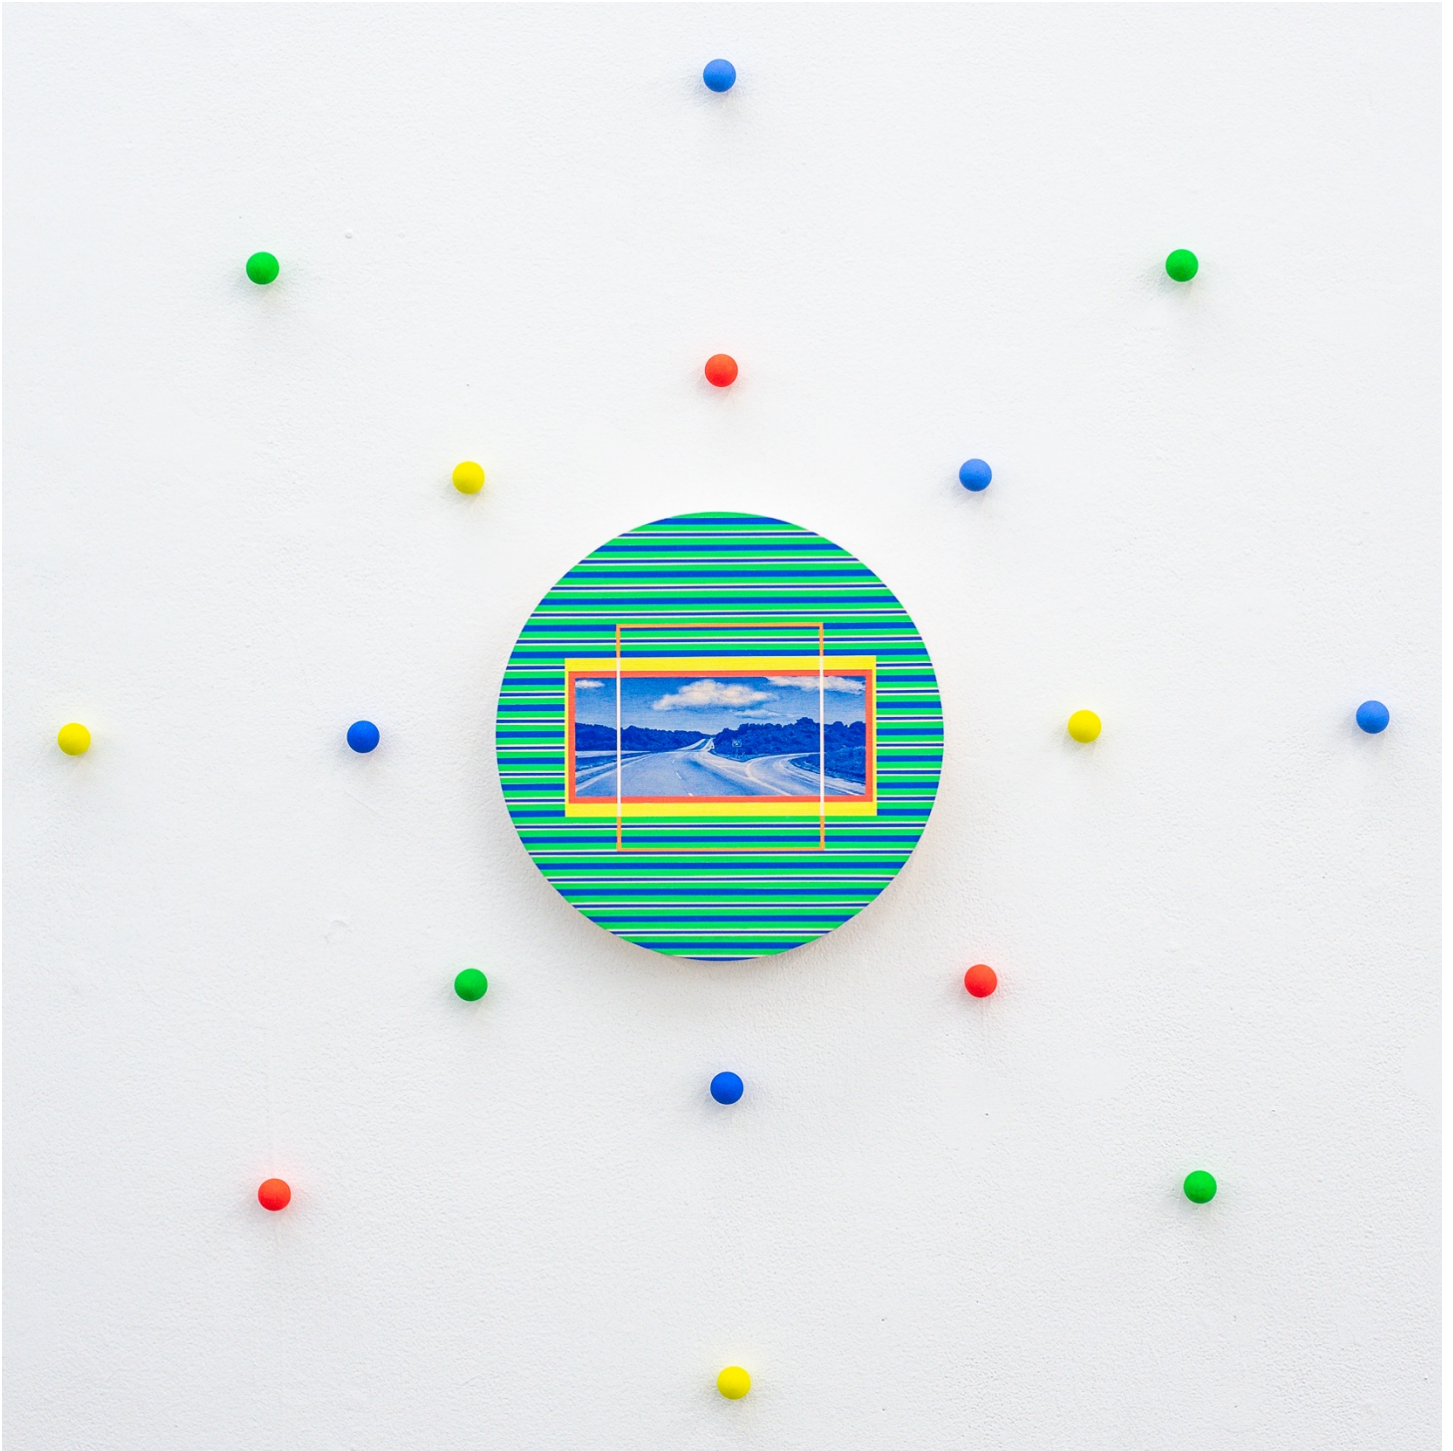

Installation view of *New World: Georgia Women to Watch*, Organized by Georgia Committee of the National Museum of Women in the Arts, Co-curated by Melissa and Sierra King at Atlanta Contemporary Art Center, Atlanta, GA, 2023

2.

New Worlds (Faceted Circle), gouache and acrylic on panel, 50" diameter x 2" depth + variable dimensions for painted dots, 2023

3.

Installation of *En Route* solo exhibition at Laney Contemporary, Savannah, GA, 2022

Shape of Distance (Two Upside-down Trapezoids), gouache and acrylic on panel, 6"x 20"x 2", 2021

4.

New Worlds (Cube and circle), acrylic and gouache on panel, 30"x 28"x 2", 2023

5.

Shape of Distance (Green Striped circle), gouache and acrylic on panel & acrylic on wooden spheres, 18" diameter x 2" + dispersed wooden spheres, 2023

6.

Shape of Distance (Wheel), gouache & acrylic on shaped panel, 25" diameter x 6"x 3", 2022

7.

Blue Sphere, gouache & acrylic on cast hydrocal sphere, 5" diameter, 2023

8.

Shape of Distance (Octagon), gouache and acrylic on panel, 20"x 32"x 2", 2022