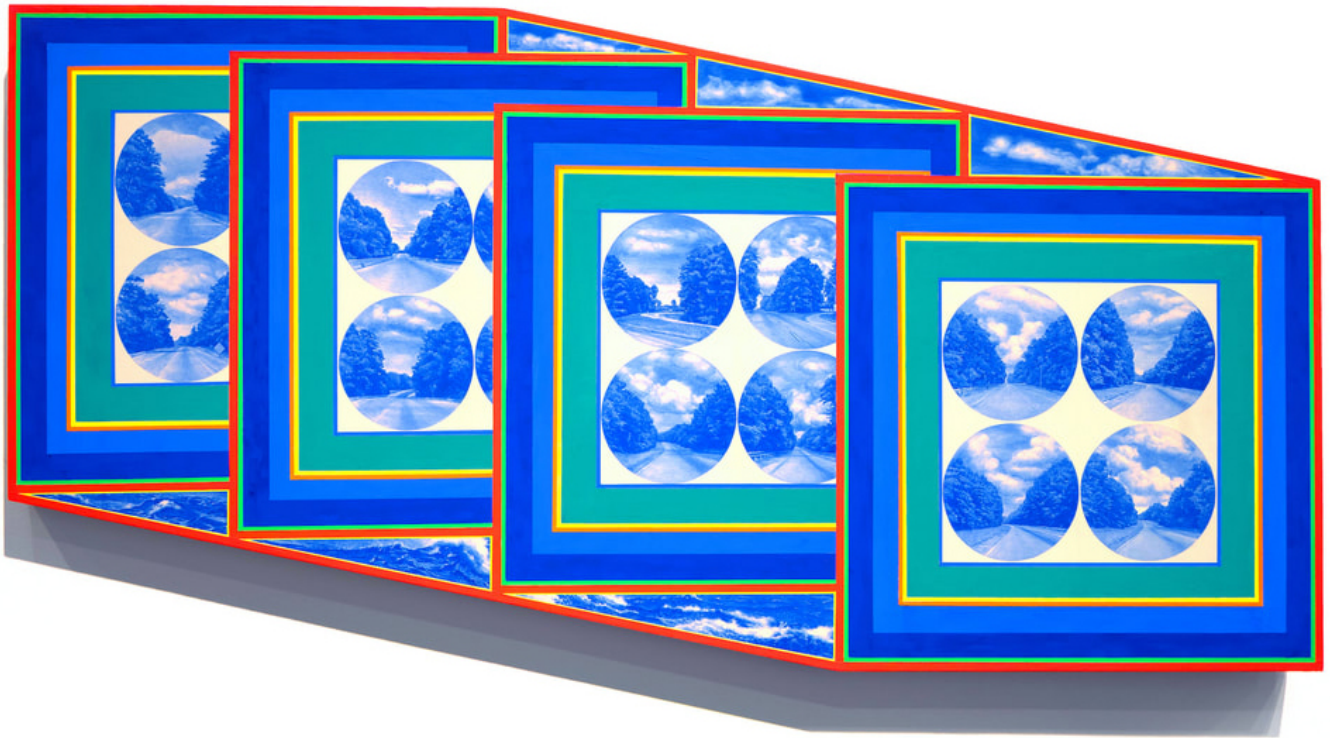

2.

New Worlds (Faceted Circle), gouache and acrylic on panel, 50" diameter x 2" depth + variable dimensions for painted dots, 2023

3.

Installation of *En Route* solo exhibition at Laney Contemporary, Savannah, GA, 2022

Shape of Distance (Two Upside-down Trapezoids), gouache and acrylic on panel, 6"x 20"x 2", 2021

4.

New Worlds (Cube and circle), acrylic and gouache on panel, 30"x 28"x 2", 2023

5.

Shape of Distance (Green Striped circle), gouache and acrylic on panel & acrylic on wooden spheres, 18" diameter x 2" + dispersed wooden spheres, 2023

6.

Shape of Distance (Wheel), gouache & acrylic on shaped panel, 25" diameter x 6"x 3", 2022

7.

Blue Sphere, gouache & acrylic on cast hydrocal sphere, 5" diameter, 2023

8.

Shape of Distance (Octagon), gouache and acrylic on panel, 20"x 32"x 2", 2022

9.

Shape of Distance (Four Overlapped Squares), gouache and acrylic on panel, 20"x 37"x 2", 2022