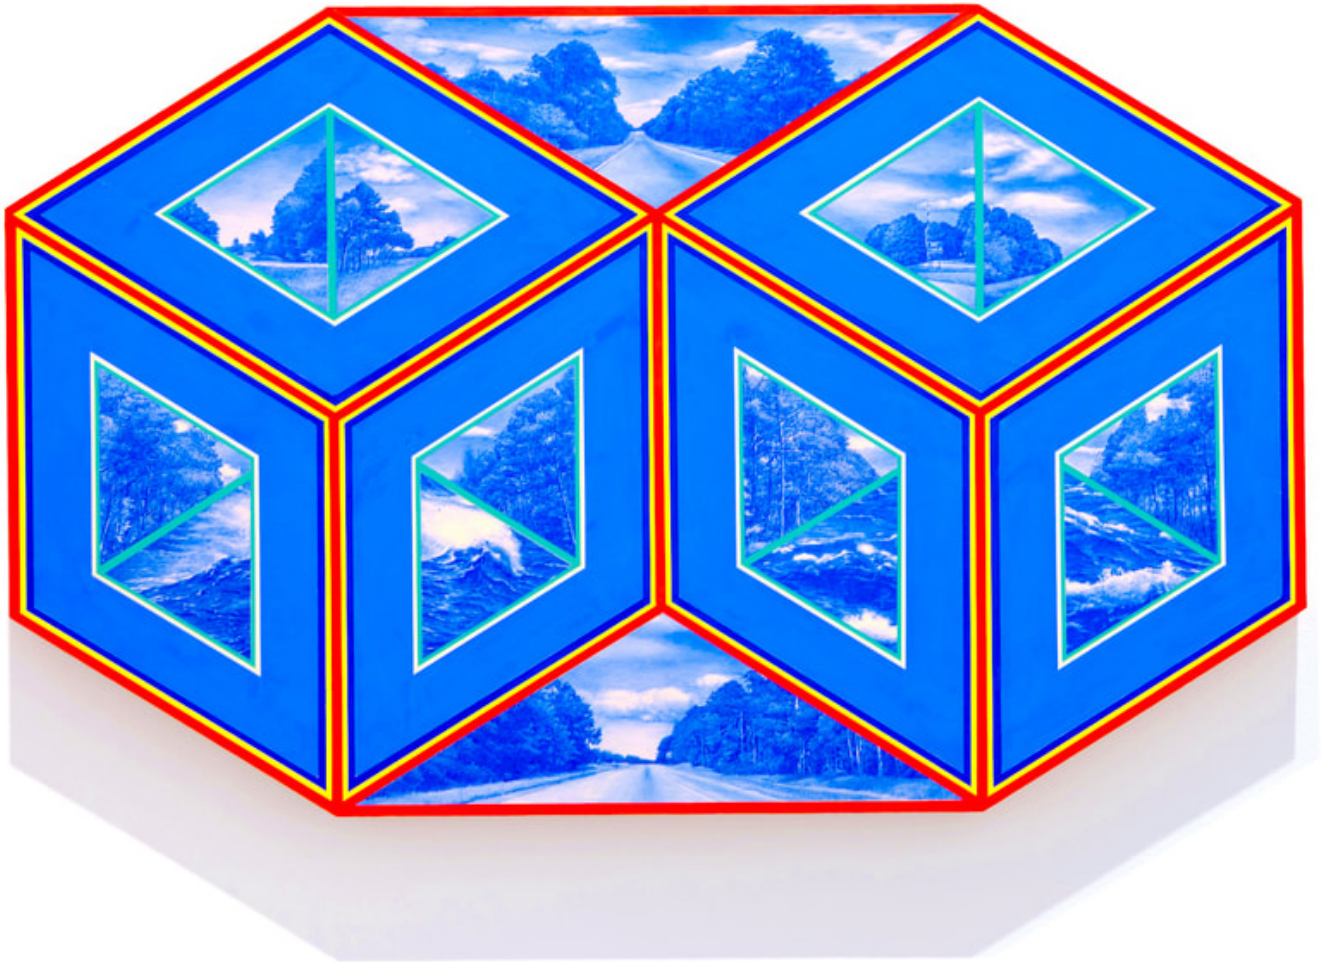

2.

New Worlds (Faceted Circle), gouache and acrylic on panel, 50" diameter x 2" depth + variable dimensions for painted dots, 2023

3.

Installation of *En Route* solo exhibition at Laney Contemporary, Savannah, GA, 2022

Shape of Distance (Two Upside-down Trapezoids), gouache and acrylic on panel, 6"x 20"x 2", 2021

4.

New Worlds (Cube and circle), acrylic and gouache on panel, 30"x 28"x 2", 2023

5.

Shape of Distance (Green Striped circle), gouache and acrylic on panel & acrylic on wooden spheres, 18" diameter x 2" + dispersed wooden spheres, 2023

6.

Shape of Distance (Wheel), gouache & acrylic on shaped panel, 25" diameter x 6"x 3", 2022

7.

Blue Sphere, gouache & acrylic on cast hydrocal sphere, 5" diameter, 2023

8.

Shape of Distance (Octagon), gouache and acrylic on panel, 20"x 32"x 2", 2022

9.

Shape of Distance (Four Overlapped Squares), gouache and acrylic on panel, 20"x 37"x 2", 2022